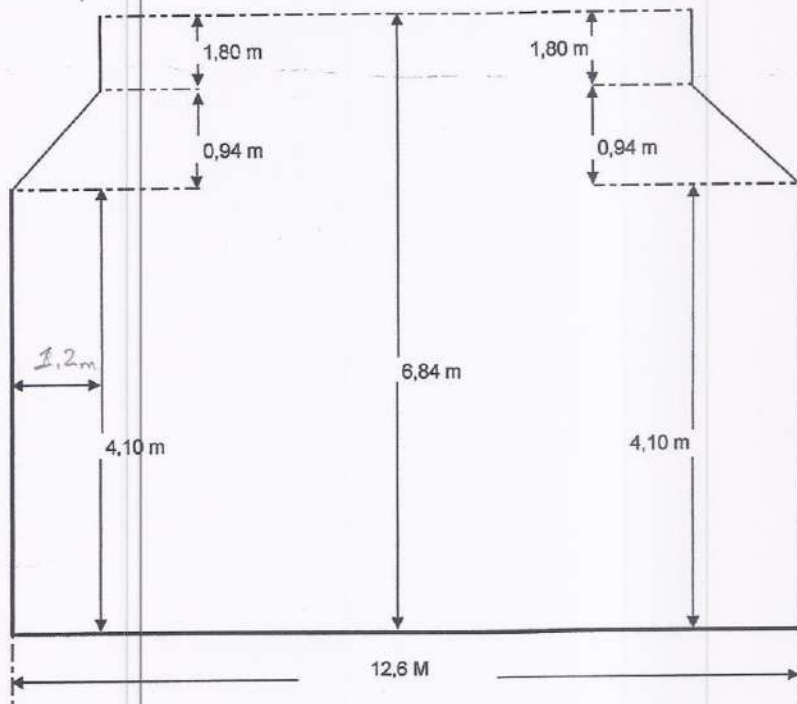

Anka Star

Details

C/HN1

C/HN1

C / H N 2

C / H N 2

Dimension of cargo holds

Delimitation of the frames -
Dimension of the box -

Hatch covers
Max. opening hold No 1 = 15m
No2 = 12,5m

Hold Pictures

Anka Star