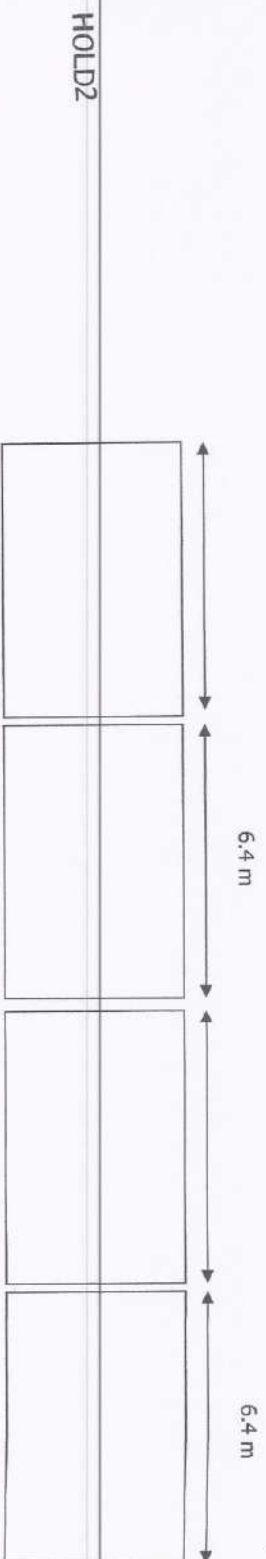

Anka Star

Details

C/HN1

C/HN1

C / H N 2

C / H N 2

Dimension of cargo holds

Delimitation of the frames -
Dimension of the box -

Hatch covers
Max. opening hold No 1 = 15m
No2 = 12,5m

Hold Pictures

Anka Star