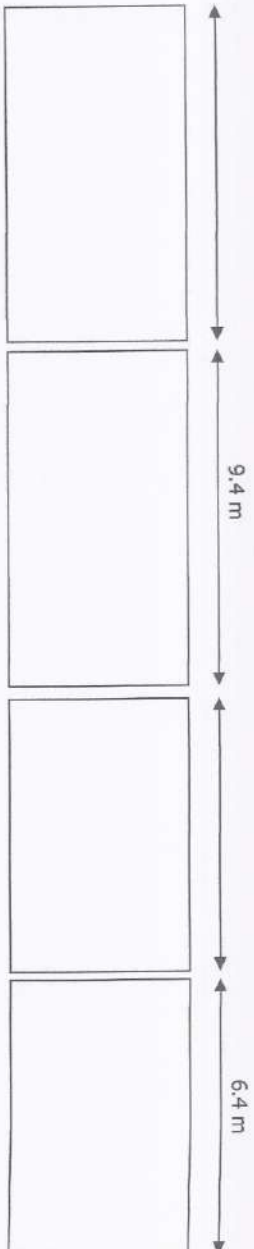

Anka Star

Details

C/HN1

C/HN1

C / H N 2

C / H N 2

Dimension of cargo holds

Delimitation of the frames -
Dimension of the box -

Hatch covers
Max. opening hold No 1 = 15m
No2 = 12,5m

Hold Pictures

Anka Star