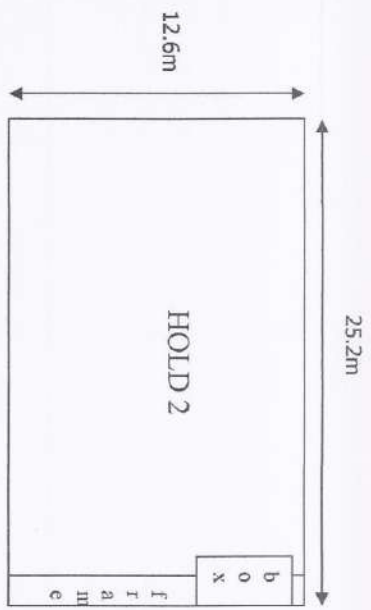

Anka Star

Details

C/HN1

C/HN1

C / H N 2

C / H N 2

Dimension of cargo holds

Delimitation of the frames -
Dimension of the box -

Hatch covers
Max. opening hold No 1 = 15m
No2 = 12,5m

Hold Pictures

Anka Star