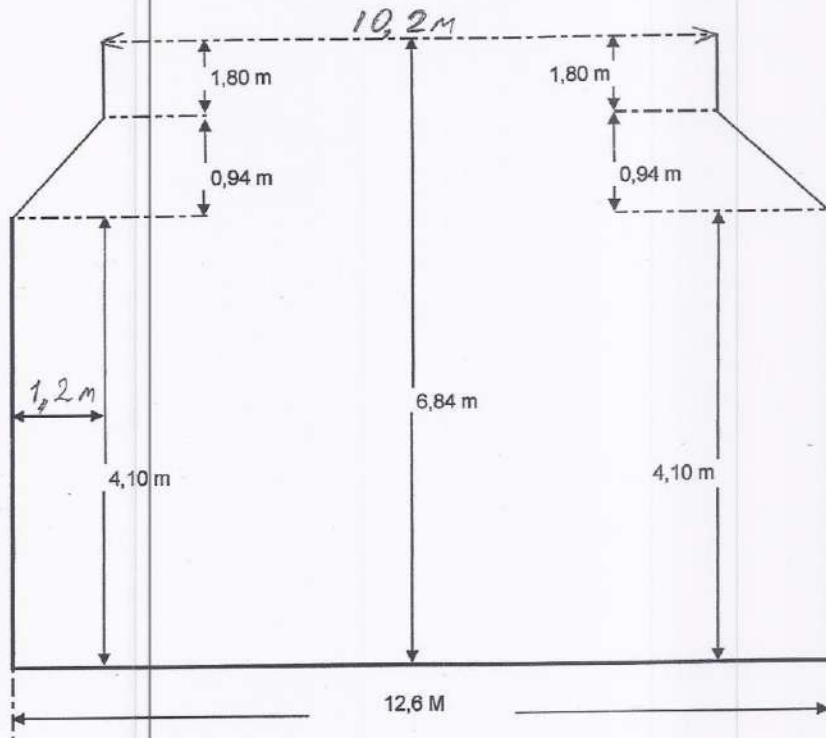

Anka Star

Details

C/HN1

C/HN1

C / H N 2

C / H N 2

Dimension of cargo holds

Delimitation of the frames -
Dimension of the box -

Hatch covers
Max. opening hold No 1 = 15m
No2 = 12,5m

Hold Pictures

Anka Star