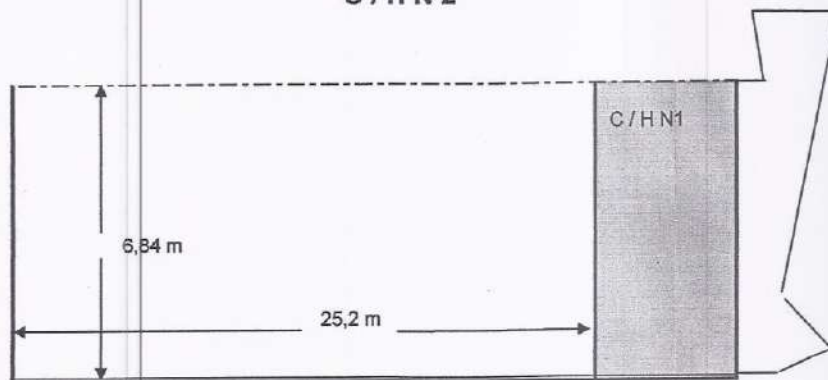

Anka Star

Details

C/HN1

C/HN1

C / H N 2

C / H N 2

Dimension of cargo holds

Delimitation of the frames -
Dimension of the box -

Hatch covers
Max. opening hold No 1 = 15m
No2 = 12,5m

Hold Pictures

Anka Star