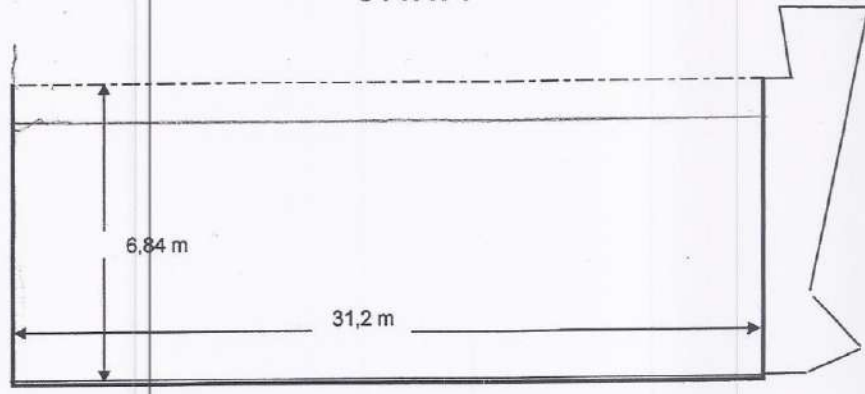

Anka Star

Details

C/HN1

C/HN1

C / H N 2

C / H N 2

Dimension of cargo holds

Delimitation of the frames -
Dimension of the box -

Hatch covers
Max. opening hold No 1 = 15m
No2 = 12,5m

Hold Pictures

Anka Star