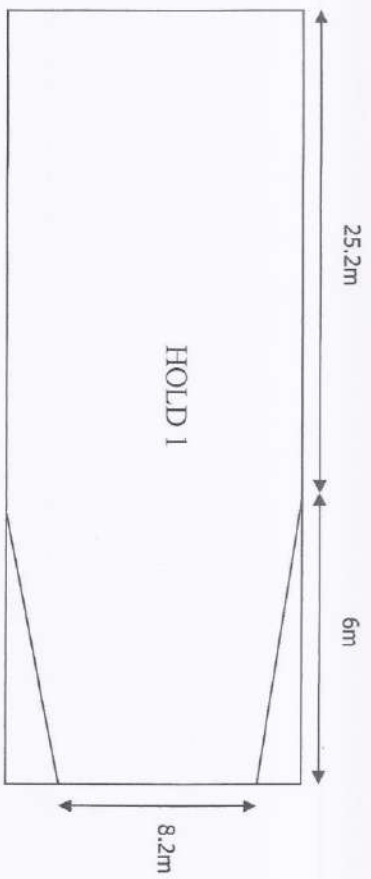

Anka Star

Details

C/HN1

C/HN1

C / H N 2

C / H N 2

Dimension of cargo holds

Delimitation of the frames -
Dimension of the box -

Hatch covers
Max. opening hold No 1 = 15m
No2 = 12,5m

Hold Pictures

Anka Star